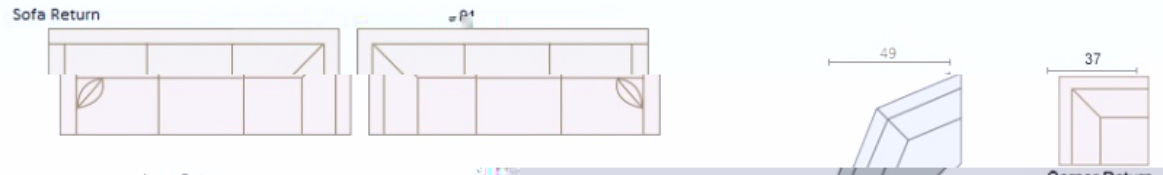

Back cushions have soy based polyfoam wrapped in fiber encased

Hardwood legs finished with a dark espresso stain

Self-welting bead around the back pillow, seat cushion , and arms

Product Dimension

45 Degree Wedge