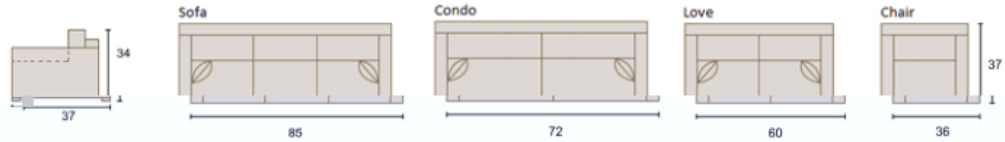

Back cushions have soy based polyfoam wrapped in fiber encased

Hardwood legs finished with a dark espresso stain

Self-welting bead around the back pillow, seat cushion , and arms

Product Dimension

45 Degree Wedge