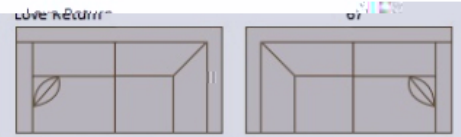

Product Description

Frame is benchmade with certified sustainable hardwood that's kiln-dried to prevent warping

Sinuous wire spring suspension

Seat cushions have soy based polyfoam wrapped in fiber encased

Back cushions have soy based polyfoam wrapped in fiber encased

Hardwood legs finished with a dark espresso stain

Self-welting bead around the back pillow, seat cushion , and arms

Product Dimension

45 Degree Wedge